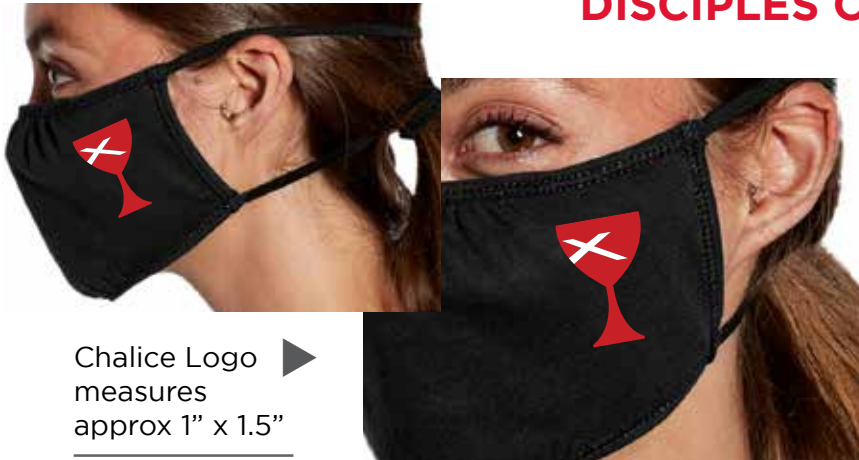

CHALICE-PRINTED FACE MASKS

Triple-Layered Comfortable, Breathable, Washable Fabric

10% OF SALES WILL BE DONATED TO THE DISCIPLES OF CHRIST MISSION FUND

Chalice Logo
measures
approx 1" x 1.5"

2-COLOR CHALICE LOGO ON BLACK MASK

QUANTITY	PRICE EACH
25 (min)	\$15.00
50	\$13.50
100	\$12.50
150	\$11.50

ALL MASKS ARE GATHERED AT THE NOSE AND CHIN, WITH ELASTIC STRAPS AND EDGES ADJUSTABLE METAL NOSE BRIDGE ON ADULT MASKS • ADJUSTABLE STRAPS ON YOUTH MASKS